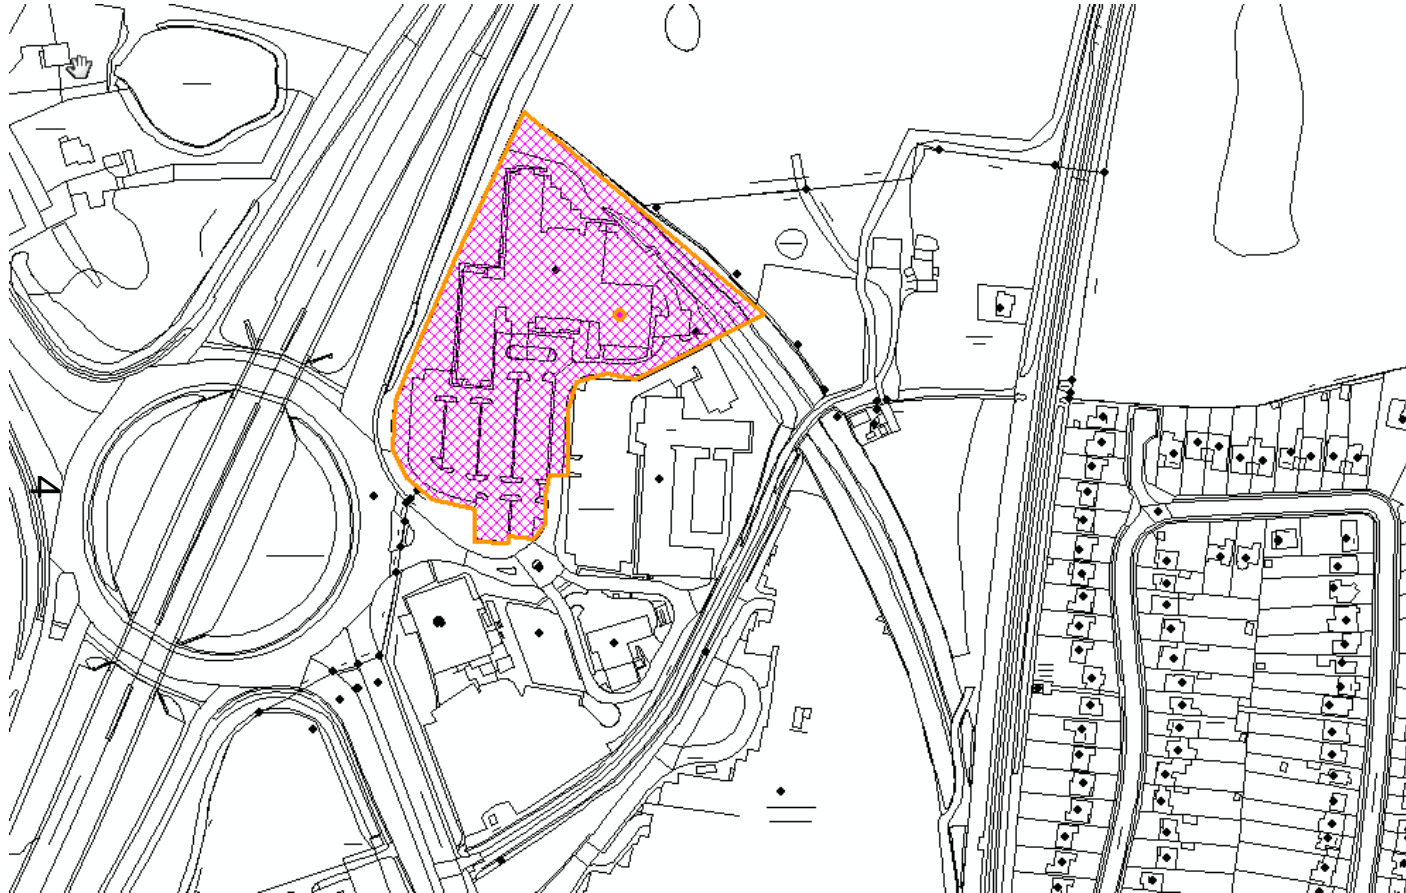

West Area Planning Committee Presentation

17/02762/FUL

3

**Holiday Inn Peartree Roundabout
Woodstock Road
Oxford
OX2 8JD**

www.oxford.gov.uk

Site location plan

© Crown Copyright and database right 2011.
Ordnance Survey 100019348

www.oxford.gov.uk

**OXFORD
CITY
COUNCIL**

View of the hotel, looking north

West wing

Fitness suite

East wing (fitness suite)

East wing (fitness suite) looking west

West wing

Fitness suite

7

Existing elevations

East elevation

South elevation

Proposed site plan

Proposed ground floor

NOTES
A - Following removal of leisure facility, flank walls to be repaired as appropriate using matching facade materials.