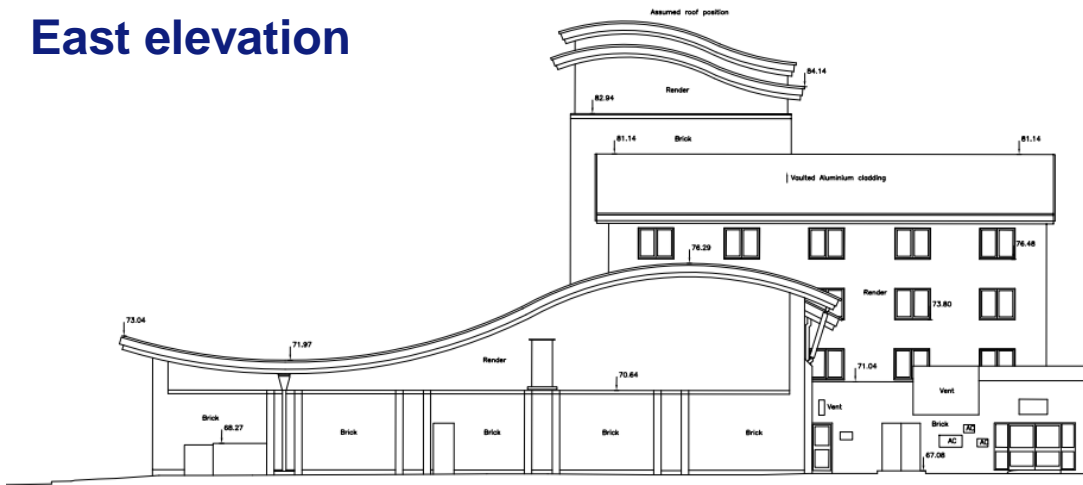

www.oxford.gov.uk

**OXFORD
CITY
COUNCIL**

View of the hotel, looking north

West wing

Fitness suite

East wing (fitness suite)

East wing (fitness suite) looking west

West wing

Fitness suite

7

Existing elevations

East elevation

South elevation

Proposed site plan

Proposed ground floor

NOTES
A - Following removal of leisure facility, flank walls to be repaired as appropriate using matching facade materials.