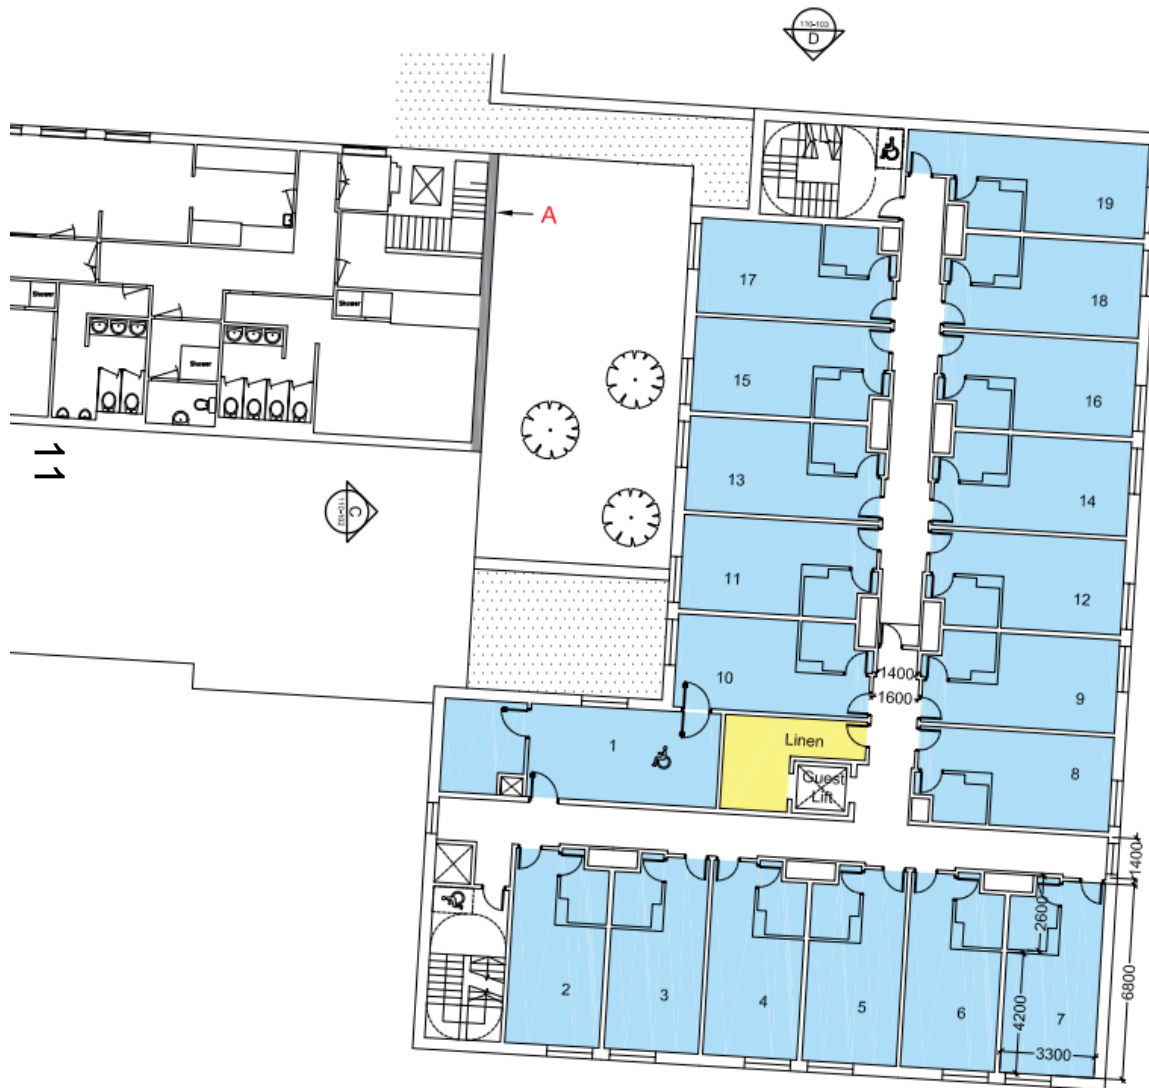

www.oxford.gov.uk

**OXFORD
CITY
COUNCIL**

View of the hotel, looking north

West wing

Fitness suite

East wing (fitness suite)

East wing (fitness suite) looking west

West wing

Fitness suite

7

Existing elevations

East elevation

South elevation

Proposed site plan

Proposed ground floor

NOTES
A - Following removal of leisure facility, flank walls to be repaired as appropriate using matching facade materials.

10
 Entrance
 Public Areas
 Outline
 Floor Plan

Proposed first floor

Proposed second and third floor

Proposed roof plan

Proposed elevations

South elevation

East elevation

Proposed elevations